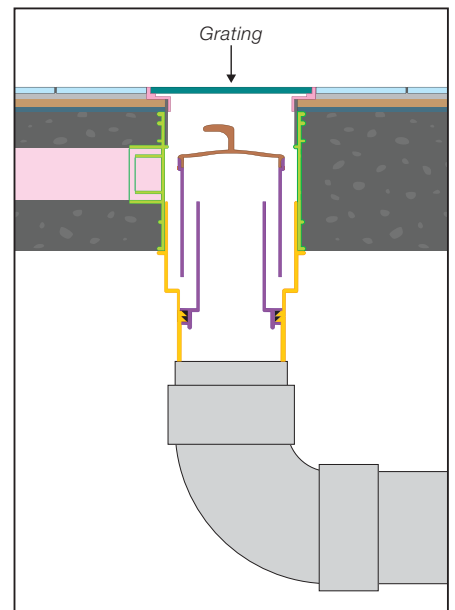

Step 7: Place grating. Installation completed.