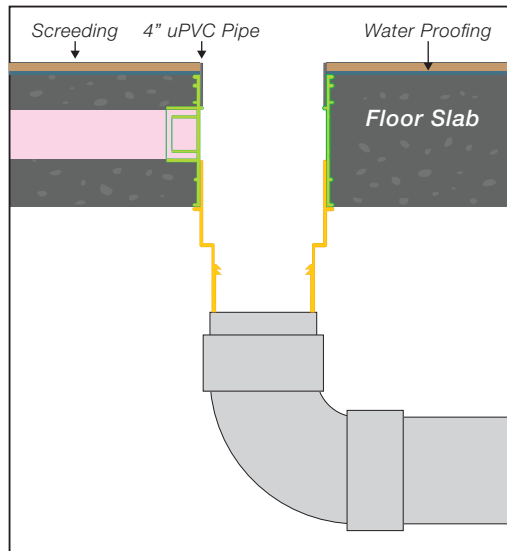

**Step 2:** Remove form work, fix outlet (with solvent cement).

**Step 3:** Join bend or tee (with solvent cement) and fix uPVC pipe

**Step 4:** Remove black cap (cover), join 4" uPVC pipe to top of the trap body. Water proof and screed.