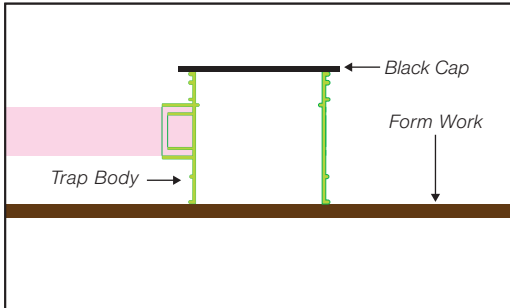

S3

Installation Method

It is highly recommended to use the black cap cover during installation and concreting.

Step 1: Nail the trap body to form work, connect the drain pipes or air-cond discharge pipes if any.