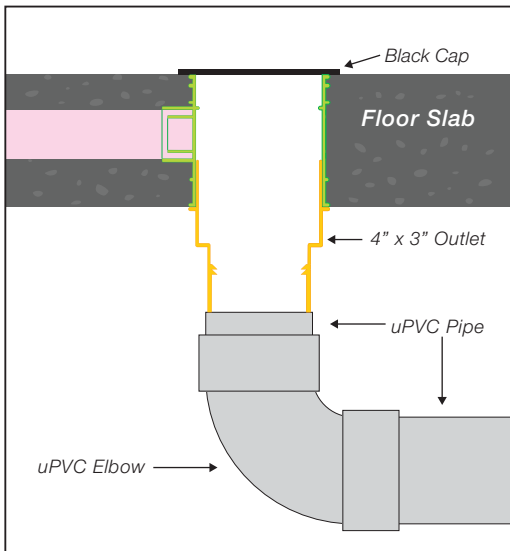

**Step 2:** Remove form work, fix outlet (with solvent cement).

**Step 3:** Join bend or tee (with solvent cement) and fix uPVC pipe

**Step 4:** Remove black cap (cover), join 4" uPVC pipe to top of the trap body. Water proof and screed.