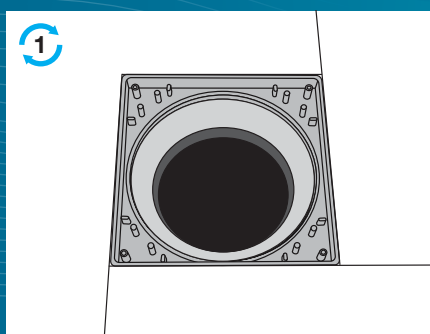

Installation Method

1 Install collar frame.