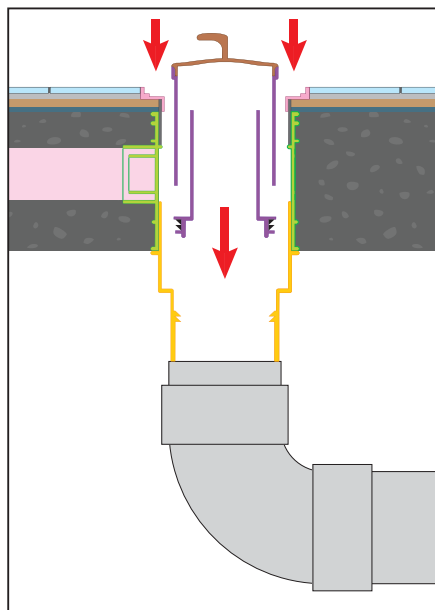

Step 6: Place trap insert.