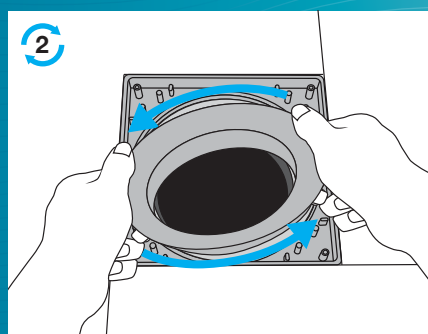

2 Adjust position by using adjustable collar insert.