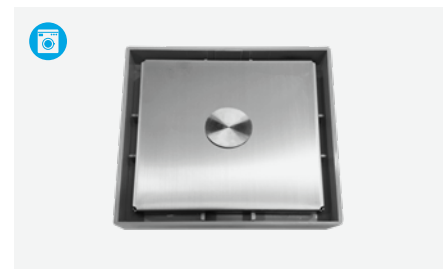

6" Planar Short-2

c/w Washing Machine Hose Opening + SS Plug

- ☒ **Stainless Steel Grating**
  GSS-PS-32SSP
- ☒ **Standard Plastic Collar**
  S3/SF-CP(SSL)-TT-G (Grey)
  S3/SF-CP(SSL)-TT-W (White)
- ☒ **360° Aligning Collar**
  S3/SF-ACP(SSL)-TT-G (Grey)
  S3/SF-ACP(SSL)-TT-W (White)