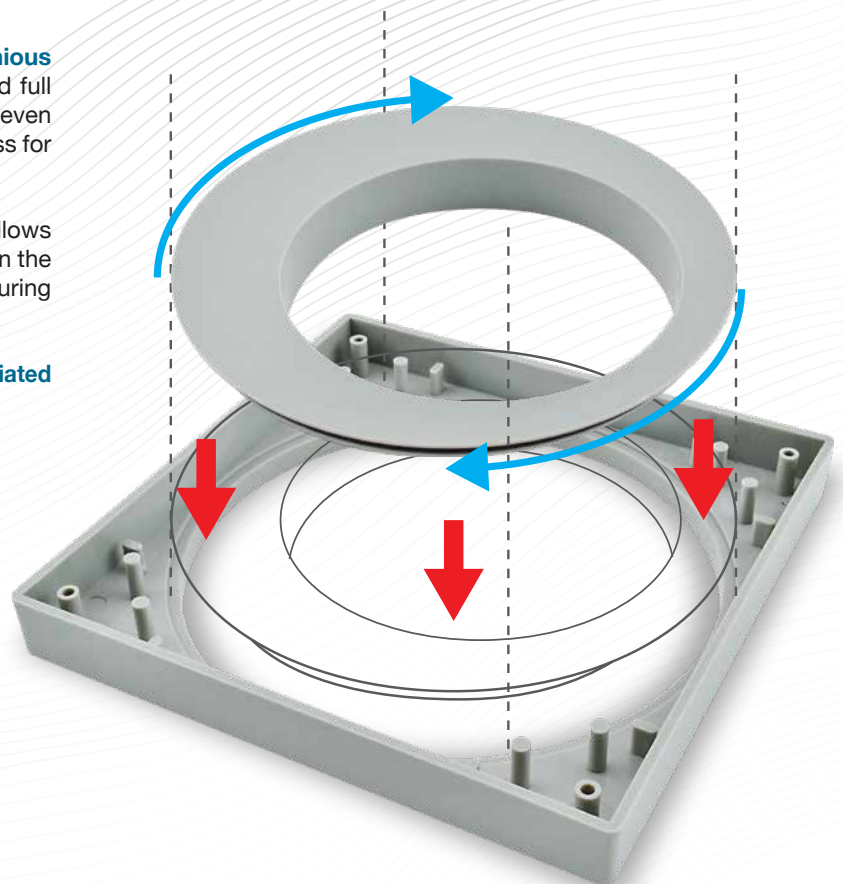

360° Aligning Collar

Another Innovative product from us.

With the many obvious benefits, advantages and increasing popularity of in-slab floor traps, there is an increasing need to have easy and uninterrupted access to the inside of these traps for maintenance purposes.

Towards this end, Sansico has patented an **ingenious floor trap collar system** that gives unlimited and full access to the floor trap. The opening size is even larger than the trap itself, this provides easy access for maintenance and repair.

The central part of this collar is rotatable and allows for a misalignment up to 20mm (in any direction) in the collar placing, this can sometimes happen during tiling.

Usage of this collar eliminates all problems associated with access to floor traps for maintenance.

A great value item, makes life easier for the end user.