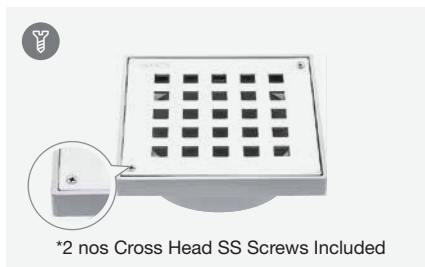

4" Chess-1 Anti-Theft

- **Stainless Steel Grating**
  S1-GSS-C-AT
- **Standard Plastic Collar**
  S3/SF-CP4-G (Grey)
  S3/SF-CP4-W (White)