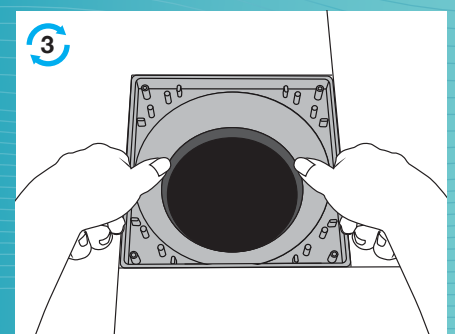

3 Push the collar insert into collar frame.