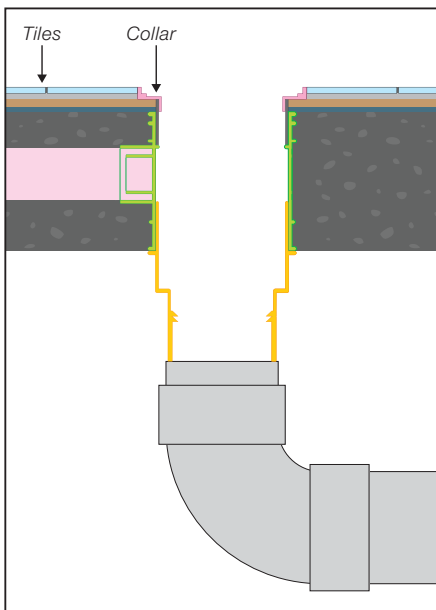

Step 5: Place collar and flush with tile work.