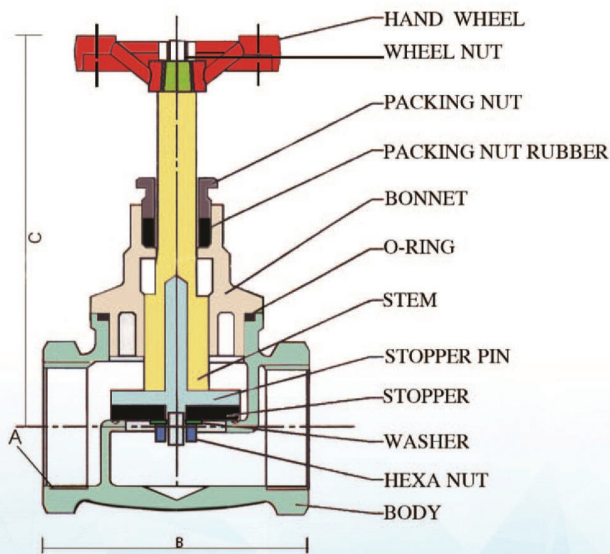

FORGING BRASS STOP COCK

Your trusted engineering partner

FORGING BRASS STOP COCK

ART NO	SIZE	A	B	C	D
1002	1/2"LD	BPS 1/2"	58.3	52.0	13.0
1003	3/4"LD	BPS 3/4"	61.4	60.0	13.5
1013	1"	BPS 1"	85.4	70.0	18.0
1011	1/2" BS	BPS 1/2"	60.5	60.0	12.1
1012	3/4" BS	BPS 3/4"	71.7	76.0	20.0

* All measurement in millimeters (mm)

ART NO	SIZE	A	B	C
1014	1 1/4"	BPS 1 1/4"	89.0	110.6
1015	1 1/2"	BPS 1 1/2"	98.0	127.5
1016	2"	BPS 2"	120.0	140.0

* All measurement in millimeters (mm)

SPAN

BUATAN MALAYSIA
MADE IN MALAYSIA