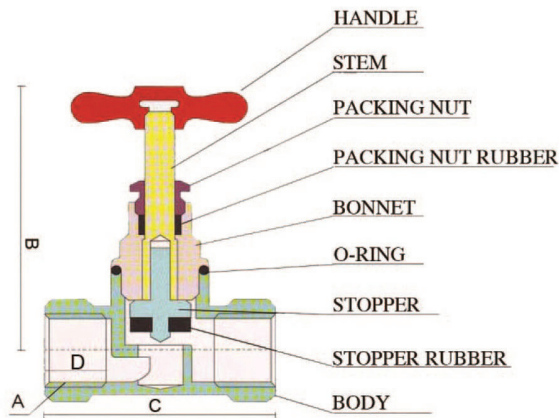

FORGING BRASS STOP COCK

Your trusted engineering partner

FORGING BRASS STOP COCK

ART NO	SIZE	A	B	C	D
1002	1/2"LD	BPS 1/2"	58.3	52.0	13.0
1003	3/4"LD	BPS 3/4"	61.4	60.0	13.5
1013	1"	BPS 1"	85.4	70.0	18.0
1011	1/2" BS	BPS 1/2"	60.5	60.0	12.1
1012	3/4" BS	BPS 3/4"	71.7	76.0	20.0

* All measurement in millimeters (mm)

ART NO	SIZE	A	B	C
1014	1 1/4"	BPS 1 1/4"	89.0	110.6
1015	1 1/2"	BPS 1 1/2"	98.0	127.5
1016	2"	BPS 2"	120.0	140.0

* All measurement in millimeters (mm)

SPAN

BUATAN MALAYSIA
MADE IN MALAYSIA